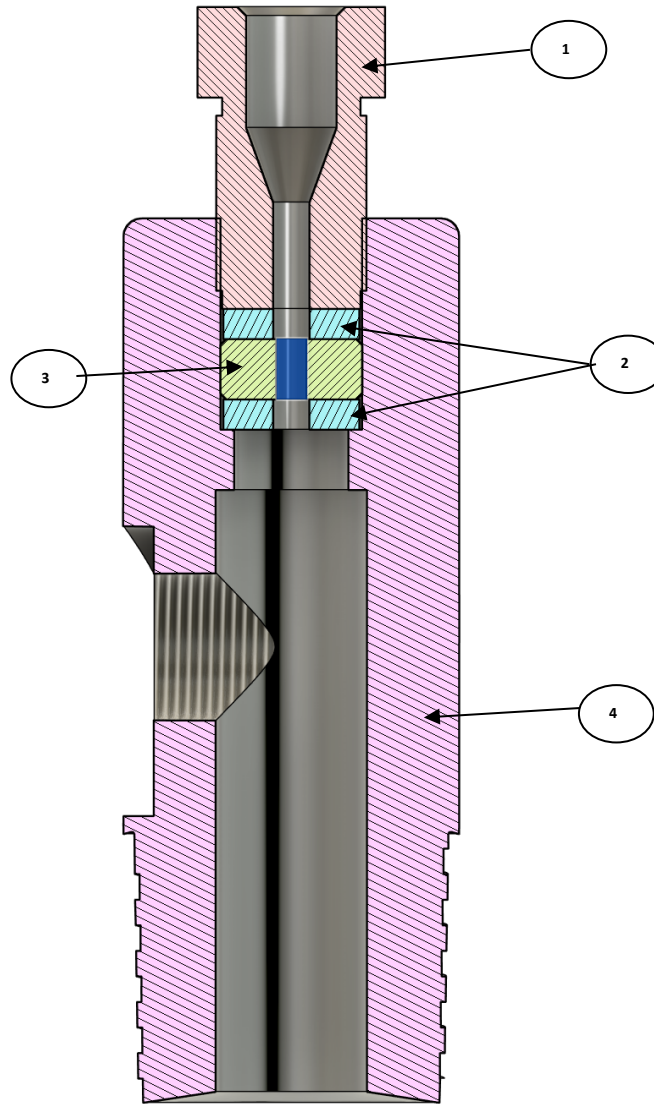

BUWL LOADING CHAMBER

	ITEM DESCRIPTION	PART NUMBERS
1-4	BUWL LOADING CHAMBER	55-00-100
1	LOADING CHAMBER PACKING PLUG	55-20-004
2	LOADING CHAMBER CABLE GUIDE WASHER – 2 NOS.	55-20-005
3	LOADING CHAMBER CABLE PACKING	55-20-006
4	BUWL LOADING CHAMBER BODY	55-00-150